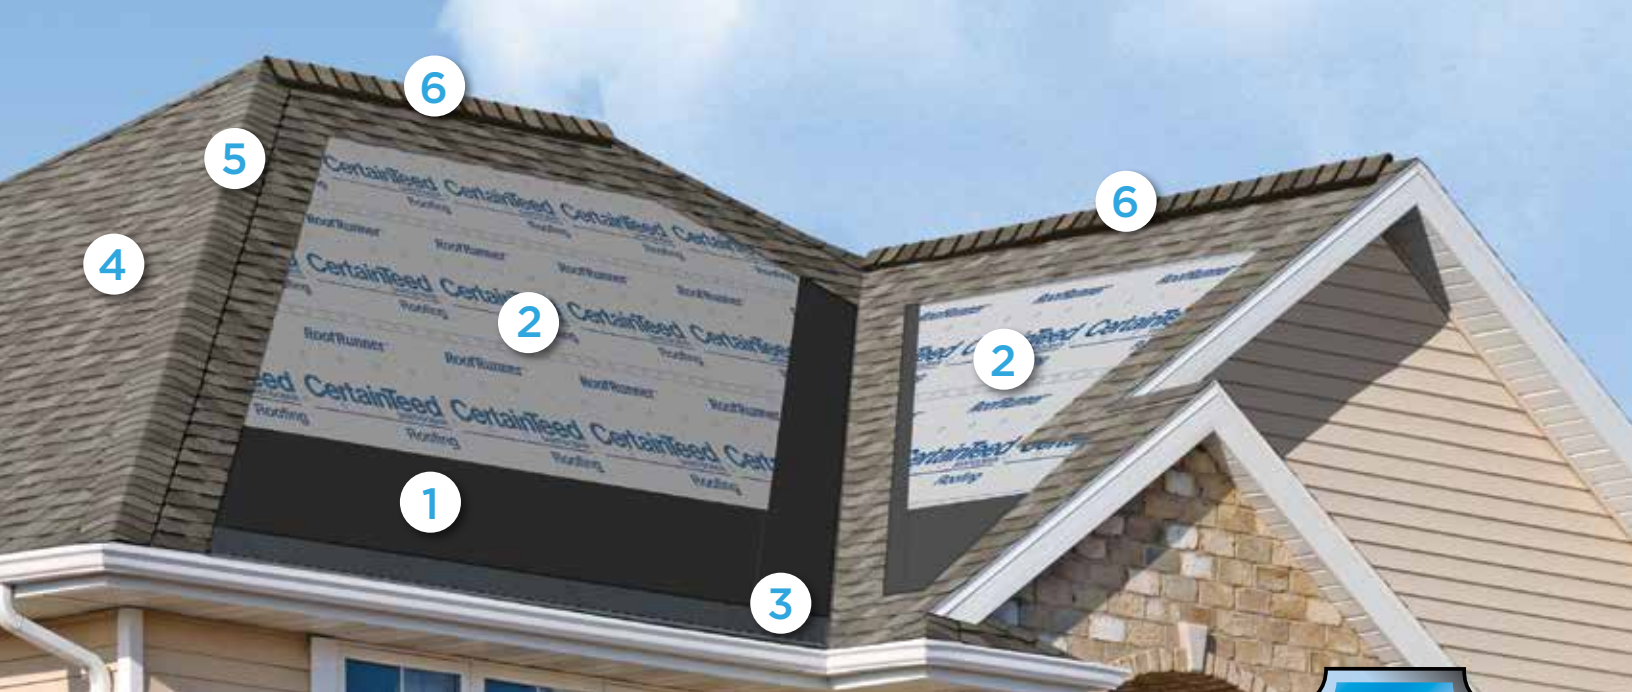

Integrity Roof System™

A COMPLETE APPROACH TO LONG LASTING BEAUTY AND PERFORMANCE

With as much care as you take in selecting the right contractor, choosing the right roof system is equally as important. A CertainTeed Integrity Roof System combines key elements that help ensure you have a well-built roof for long-lasting performance.

1. Waterproofing Underlayment

The first step in your defense against the elements. Self-adhering underlayment is installed at vulnerable areas of your roof to help prevent leaks from wind-driven rain and ice dams.

2. Water-Resistant Underlayment

Provides a protective layer over the roof deck and acts as a secondary barrier against leaks.

3. Starter Shingles

Starter Shingles are the first course of shingles that are installed and designed to work in tandem with the roof shingles above for optimal shingle sealing and performance.

4. Shingles

Choose from a variety of Good-Better-Best styles to complement any roof design and fit your budget.

5. Hip & Ridge Caps

Available in numerous profiles, these accessories are used on the roof's hip and ridge lines for a distinctive finishing touch to your new roof.

6. Ventilation

A roof that breathes is shown to perform better and last longer. Ridge Vents, in combination with Intake Vents, allow air to flow on the underside of your roof deck, keeping the attic cooler in the summer and drier in the winter.

learn more at:

certainteed.com/roofing

CertainTeed

CEILING • DECKING • FENCE • GYPSUM • INSULATION • RAILING • ROOFING • SIDING • TRIM
20 Moores Road, Malvern, PA 19355 Professional: 800-233-8990 Consumer: 800-782-8777 certainteed.com

©01/23 CertainTeed, Printed in the USA, Code No. 13-04-1816-NA-EN